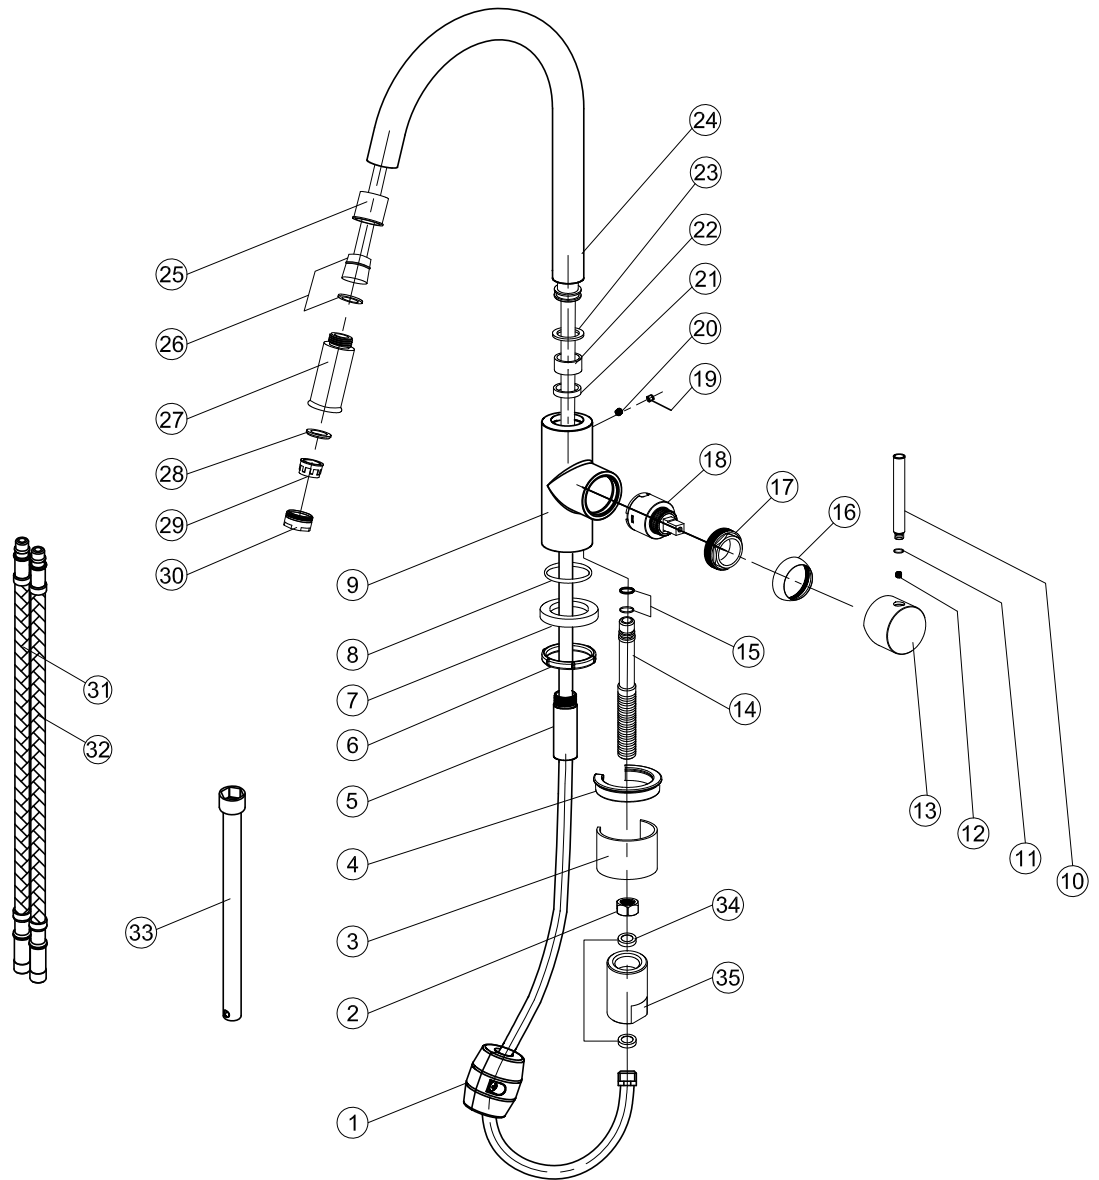

- 1 Weight
- 2 S17 Nut
- 3 Fixing sheet
- 4 Rubber
- 5 Protection cover
- 6 Base Rubber
- 7 Base
- 8 O ring
- 9 Body
- 10 Handle bar
- 11 O ring
- 12 Inner hex screw
- 13 Handle base
- 14 Spout connector
- 15 O ring
- 16 Cover ring
- 17 Screw nut
- 18 Cartridge
- 19 Decoration rubber
- 20 Inner hex screw
- 21 O ring
- 22 C ring
- 23 C ring
- 24 Bottom spout
- 25 Plastic sleeve
- 26 Hose
- 27 Head
- 28 O ring
- 29 Aerator
- 30 Aerator cover
- 31 Flexible hose
- 32 Flexible hose
- 33 Tools
- 34 Plane ring-sealing
- 35 Connector

Steel Access Amber

Art no: 30042 RSK: 8310541

SCANDTAP®
BATHROOM CONCEPTS

Scandtap AB, Olofsdalsvägen 21, 302 41 Halmstad, Sweden
info@scandtap.com, www.scandtap.com